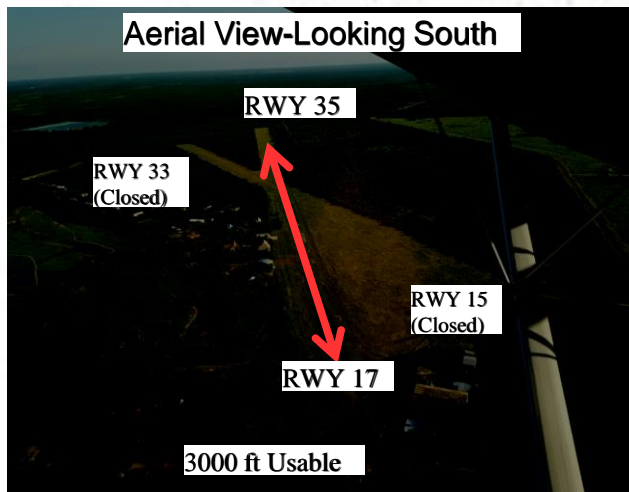

Fort Clark Springs Airport

| | |
|-------------------|---|
| FAA Identifier: | 74TX |
| Lat/Long: | 29-17-11.8470N / 100-26-01.2820W 29-17.197450N / 100-26.021367W 29.2866242 / -100.4336894 (estimated) |
| Elevation: | 1106 ft. / 337.1 m (surveyed) |
| Variation: | 08E (1985) |
| From city: | 2 miles SW of BRACKETTVILLE, TX |
| Time zone: | UTC -6 (UTC -5 during Daylight Saving Time) |
| Zip code: | 78832 |
| Airport use: | Private use. (Permission required prior to landing) |
| Activation date: | 05/1949 |
| Sectional chart: | SAN ANTONIO |
| Control tower: | no |
| ARTCC: | HOUSTON CENTER |
| FSS: | SAN ANGELO FLIGHT SERVICE STATION |
| Attendance: | UNATTENDED/NO SERVICES |
| Wind indicator: | yes |
| Segmented circle: | no |