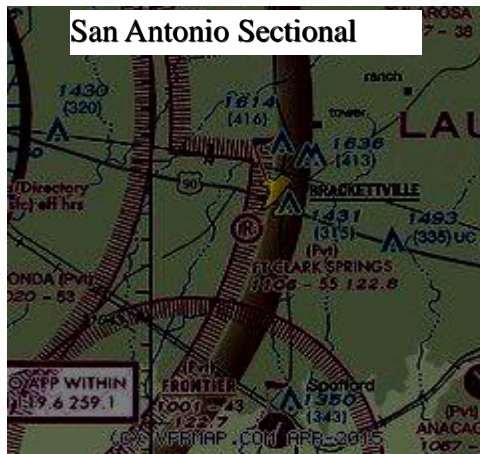

Fort Clark Springs Airport

| | |
|-------------------|---|
| FAA Identifier: | 74TX |
| Lat/Long: | 29-17-11.8470N / 100-26-01.2820W 29-17.197450N / 100-26.021367W 29.2866242 / -100.4336894 (estimated) |
| Elevation: | 1106 ft. / 337.1 m (surveyed) |
| Variation: | 08E (1985) |
| From city: | 2 miles SW of BRACKETTVILLE, TX |
| Time zone: | UTC -6 (UTC -5 during Daylight Saving Time) |
| Zip code: | 78832 |
| Airport use: | Private use. (Permission required prior to landing) |
| Activation date: | 05/1949 |
| Sectional chart: | SAN ANTONIO |
| Control tower: | no |
| ARTCC: | HOUSTON CENTER |
| FSS: | SAN ANGELO FLIGHT SERVICE STATION |
| Attendance: | UNATTENDED/NO SERVICES |
| Wind indicator: | yes |
| Segmented circle: | no |